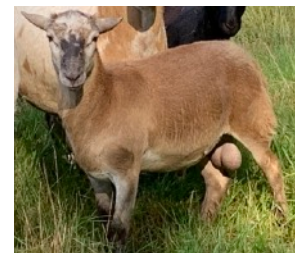

## About the Farm

Hollywood Farm cares for a herd of 120 sheep on 90 acres of pasture near the Chesapeake Bay. We use careful management practices such as rotational grazing to ensure healthy and happy livestock. Sheep are grass-fed and grass-finished.